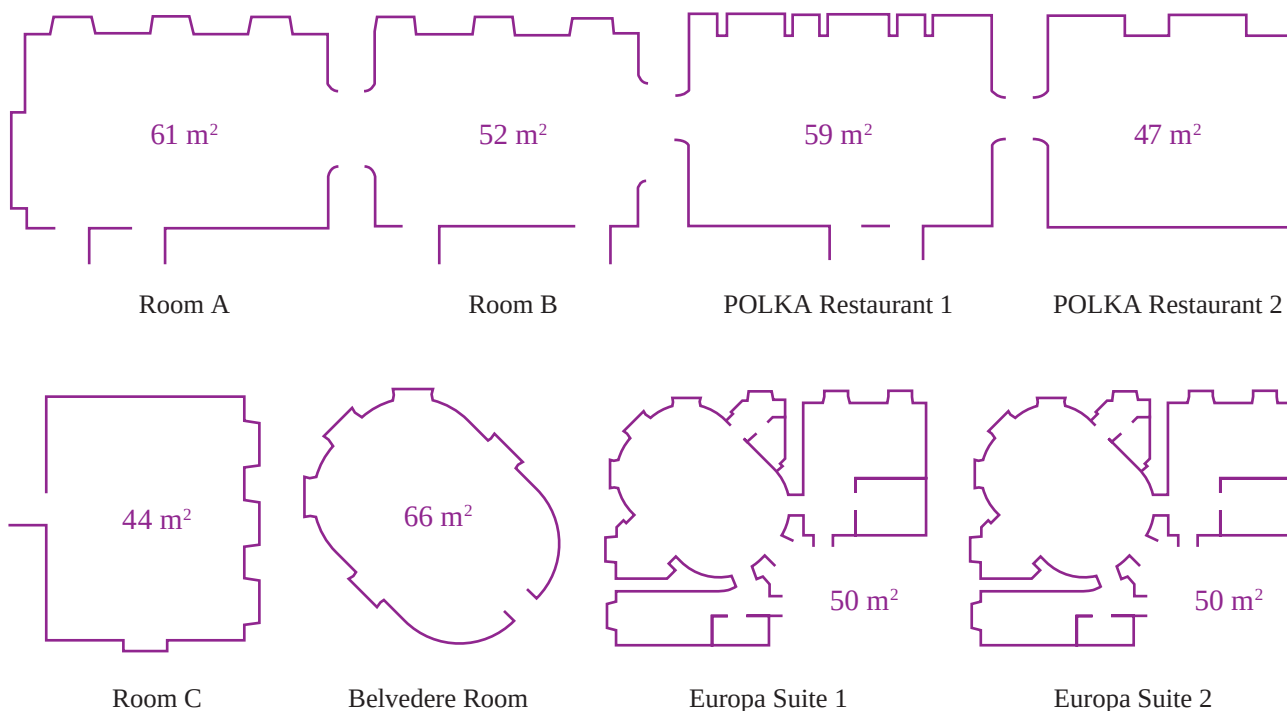

## WE OFFER:

- Conference rooms with a total area of 224 sqm,
- POLKA Restaurant Magda Gessler: 107 sqm,
- 7 types of conference room arrangements,
- 140 beds,
- 20 parking spaces,
- Rooms equipped with: screen, sound system, wireless microphone, projector, flipchart, wireless internet access.

Room name	m <sup>2</sup>	lgth x width x hgt	Number of persons in a chosen setup						
			Theatre	Classroom	Boardroom	U-shape	Banquet Rounds	Cabaret	Cocktail
Room A	61	9,75 x 6,21	55	36	40	20	52	26	62
Room B	52	8,54 x 6,21	47	30	35	17	45	23	52
Room A+B	114	18,97 x 7,43	103	66	–	–	102	51	114
POLKA Restaurant 1	59	9,68 x 6,11	54	35	35	20	50	25	60
POLKA Restaurant 2	47	7,78 x 6,11	43	28	25	15	40	20	48
POLKA Restaurant 1+2	107	17,46 x 6,11	96	62	–	–	90	45	107
Room C	44	6,01 x 7,43	40	26	30	14	38	19	45
Belvedere Room	66	9,36 x 6,76 x 3,54	60	38	35	20	56	28	66
Europa Suite 1	50	9,00 x 5,58	45	29	20	15	40	20	50
Europa Suite 2	50	8,95 x 5,64	45	29	20	15	40	20	51